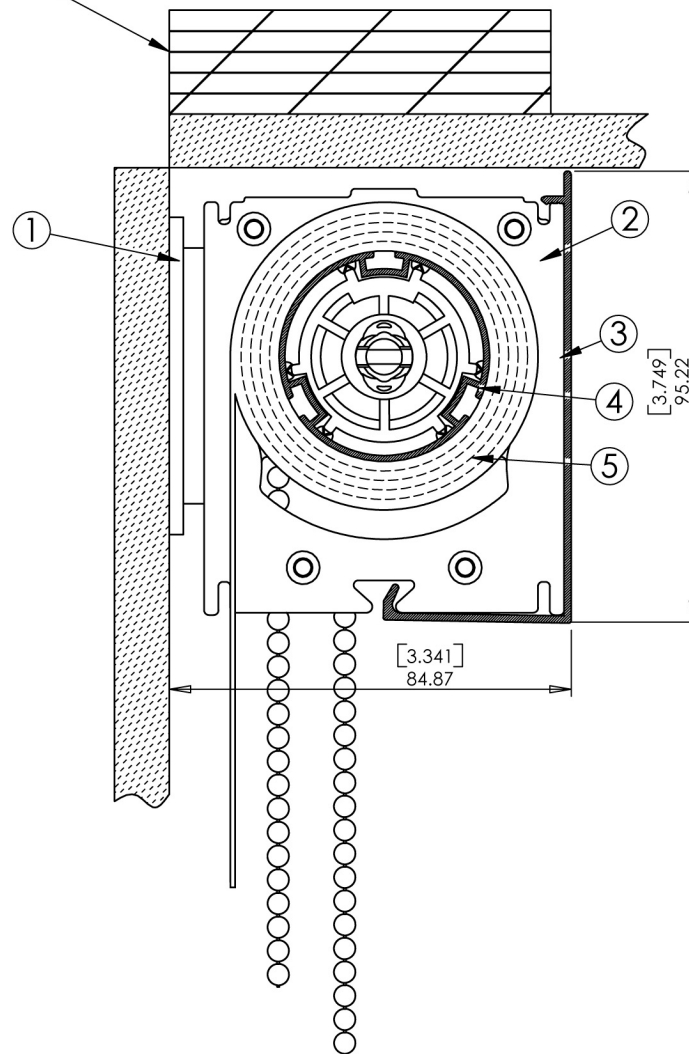

PLYWOOD
BLOCKING

Notes:

1. Platinum Wall Mount Installation Bracket
2. Platinum Clutch (P24 - 24 lbs break strength)
3. Platinum Front Fascia - Extruded Aluminum
4. Platinum Roller Tube (1 3/4" OD)
5. Shade Cloth

PROJECT:

DATE:

12/23/2010

SCALE:

1 : 1.5

DWG NO.